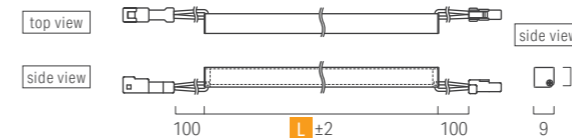

External dimension

Luci RIMiT sm Indoor / W Both ends lead wire, Open end

LRMSM - T **W** - - **DF** - **I** - **6**

Luci RIMiT sm Indoor / S Both ends lead wire, Open end

LRMSM - T **S** - - **DF** - **I** - **6**

Luci RIMiT sm Indoor / W Both ends lead wire, (C) Connector

LRMSM - T **W** - - **DF** - **I** - **6** **(C)**

Luci RIMiT sm Indoor / S Both ends lead wire, (C) Connector

LRMSM - T **S** - - **DF** - **I** - **6** **(C)**