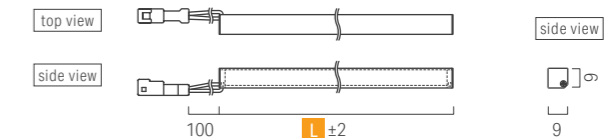

Luci RIMiT sm Indoor / S Both ends lead wire, (C) Connector

LRMSM - T   **S** - - **DF** - **I** - **6** **(C)**