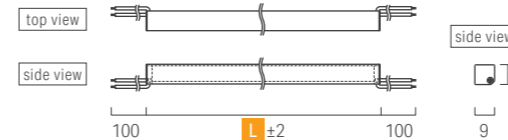

Light Intensity Refer to P.12
LRMSM-T1008□-L27-DF-I-6

Specification

Model No.	Open end	LRMSM-T1000 S/W-□-DF-I-6
	Connector	LRMSM-T1000 S/W-□-DF-I-6 (C)
Power consumption	6.4 W/m	
Fitting length(L)	33 to 1508mm (Refer to Custom order length)	
Weight	70g / 1008 mm	
Luminaire efficacy(2700K)	69.5 lm/W	
Light source color	Delivered CCT	○ = Device inventory
N 5000K Ra 92	4600K	○ 510lm
W 4000K Ra 92	3700K	○ 523lm
WW 3500K Ra 92	3300K	○ 480lm
L30 3000K Ra 91	2900K	○ 449lm
L27 2700K Ra 91	2600K	○ 446lm
L24 2400K Ra 92	2400K	○ 418lm

Max. connectable length per power supply

Length of LED fixture (70% loading factor) *: split into multiple circuits	Power supply
6.4 W/m	
~5.4 m*	50W power supply
~10.9 m*	100W power supply
~16.4 m*	150W power supply

Luci RIMiT sm -Custom order-

Model No.

LRMSM - T - - **DF** - **I** - **6** **(C)**

Product name	Length	Lead Wire	Light source color	Cover type	Environment	Wattage	Connector
Refer to "Custom order products size"		W Both ends lead wire S One end lead wire	N Natural white 5300K W White 4200K WW Warm white 3500K 3500K L30 Warm white 3000K 3000K L27 Warm white 2700K 2700K L24 Warm white 2400K 2400K	DF Diffuser	I Indoor	6 6.4W	(C) Connector

External dimension

Luci RIMiT sm Indoor / W Both ends lead wire, Open end

LRMSM - T **W** - - **DF** - **I** - **6**

Luci RIMiT sm Indoor / S Both ends lead wire, Open end

LRMSM - T **S** - - **DF** - **I** - **6**