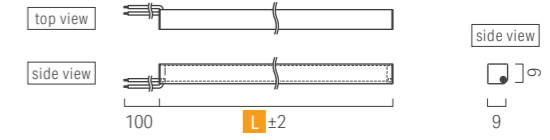

Light Intensity Refer to P.12
LRMSM-T1008□-L27-DF-I-6

Specification

Model No.	Open end	LRMSM-T1000 S/W-□-DF-I-6
	Connector	LRMSM-T1000 S/W-□-DF-I-6 (C)
Power consumption	6.4 W/m	
Fitting length(L)	33 to 1508mm (Refer to Custom order length)	
Weight	70g / 1008 mm	
Luminaire efficacy(2700K)	69.5 lm/W	
Light source color	Delivered CCT	○ = Device inventory
N 5000K Ra 92	4600K	○ 510lm
W 4000K Ra 92	3700K	○ 523lm
WW 3500K Ra 92	3300K	○ 480lm
L30 3000K Ra 91	2900K	○ 449lm
L27 2700K Ra 91	2600K	○ 446lm
L24 2400K Ra 92	2400K	○ 418lm

External dimension

Luci RIMiT sm Indoor / W Both ends lead wire, Open end

LRMSM - T **W** - - **DF** - **I** - **6**

Luci RIMiT sm Indoor / S Both ends lead wire, Open end

LRMSM - T **S** - - **DF** - **I** - **6**