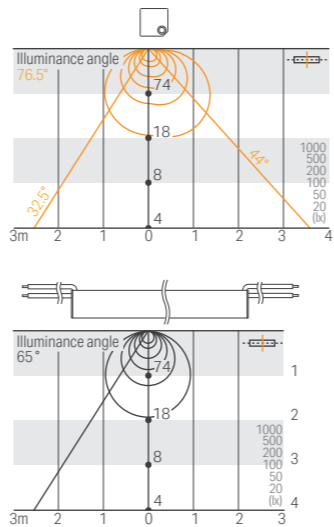

LRMSM-T

Color management
MacAdam 3 step  

- New application lighting that fits into a corner
- Expands the range of design with two-sided luminescence
- Available in 60 sizes from 33mm to 1508mm with shorter delivery time

Model No. (Open end)
LRMSM-T - - **DF** - **I** - **6**

Model No. (Connector)
LRMSM-T - - **DF** - **I** - **6** **(C)**

Product Name	Length / Lead wire	Light source color	Cover Type	Wattage	Connector
LRMSM	Refer to Custom order length W: Both ends S: One end	N : Natural white W : White WW : Warm white 3500K L30 : Warm white 3000K L27 : Warm white 2700K L24 : Warm white 2400K	DF : Diffuser Environment I : Indoor	6 : 6.4W/m	(C) : Connector

Light Intensity Refer to P.12
LRMSM-T1008□-L27-DF-I-6

Specification

Model No.	Open end	LRMSM-T1000 S/W-□-DF-I-6
	Connector	LRMSM-T1000 S/W-□-DF-I-6 (C)
Power consumption	6.4 W/m	
Fitting length(L)	33 to 1508mm (Refer to Custom order length)	
Weight	70g / 1008 mm	
Luminaire efficacy(2700K)	69.5 lm/W	
Light source color	Delivered CCT	○ = Device inventory
N 5000K Ra 92	4600K	○ 510lm
W 4000K Ra 92	3700K	○ 523lm
WW 3500K Ra 92	3300K	○ 480lm
L30 3000K Ra 91	2900K	○ 449lm
L27 2700K Ra 91	2600K	○ 446lm
L24 2400K Ra 92	2400K	○ 418lm

Custom order products size

Length	Fitting length	Power consumption	Mounting Clip	
Length	L	(W)		
0033	32.2	0.2	1 pcs	
0058	57.2	0.3		
0083	82.2	0.5	2 pcs Recommended pitch 60 to 230mm	
0108	107.2	0.6		
0133	132.2	0.8		
0158	157.2	1.0		
0183	182.2	1.1		
0208	207.2	1.3		
0233	232.2	1.4		
0258	257.2	1.6		
0283	282.2	1.8		3 pcs Recommended pitch 140 to 370mm
0308	307.2	1.9		
0333	332.2	2.1		
0358	357.2	2.2		
0383	382.2	2.4		
0408	407.2	2.6		
0433	432.2	2.7		
0458	457.2	2.9		
0483	482.2	3.0		
0508	507.2	3.2		
0533	532.2	3.4	4 pcs Recommended pitch 250 to 400mm	
0558	557.2	3.5		
0583	582.2	3.7		
0608	607.2	3.8		
0633	632.2	4.0		
0658	657.2	4.2		
0683	682.2	4.3		
0708	707.2	4.5		
0733	732.2	4.6		
0758	757.2	4.8		