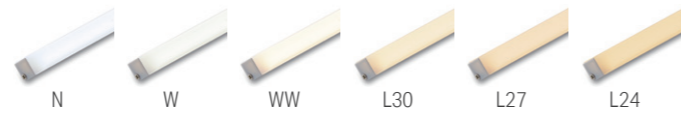

LRMSM-T

Color management
MacAdam 3 step  

- New application lighting that fits into a corner
- Expands the range of design with two-sided luminescence
- Available in 60 sizes from 33mm to 1508mm with shorter delivery time

Model No. (Open end)
LRMSM-T - - **DF** - **I** - **6**

Model No. (Connector)
LRMSM-T - - **DF** - **I** - **6** **(C)**

Product Name	Length / Lead wire	Light source color	Cover Type	Wattage	Connector
LRMSM	Refer to Custom order length W: Both ends S: One end	N : Natural white W : White WW : Warm white 3500K L30 : Warm white 3000K L27 : Warm white 2700K L24 : Warm white 2400K	DF : Diffuser Environment I : Indoor	6 : 6.4W/m	(C) : Connector

Light Intensity Refer to P.12
LRMSM-T1008□-L27-DF-I-6

Specification

Model No.	Open end	LRMSM-T1000 S/W-□-DF-I-6
	Connector	LRMSM-T1000 S/W-□-DF-I-6 (C)
Power consumption	6.4 W/m	
Fitting length(L)	33 to 1508mm (Refer to Custom order length)	
Weight	70g / 1008 mm	
Luminaire efficacy(2700K)	69.5 lm/W	
Light source color	Delivered CCT	○ = Device inventory
N 5000K Ra 92	4600K	○ 510lm
W 4000K Ra 92	3700K	○ 523lm
WW 3500K Ra 92	3300K	○ 480lm
L30 3000K Ra 91	2900K	○ 449lm
L27 2700K Ra 91	2600K	○ 446lm
L24 2400K Ra 92	2400K	○ 418lm

General Specification

Input voltage	DC24V
Environment	Indoors (no condensation)
Max. length Per circuit	3.5m
Material (body)	Polycarbonate, Aluminum
Attachments	-
Option parts	① Mounting clip for RIMiT us ③ Lift Parts for RIMiT ④ Magnet set A ⑤ Cable 5M TR Connector ⑥ Magnetic tape ⑦ Double-sided tape
Certification	CE
Dimmable	Yes (0-10V/1-10V, DMX, DALI, PWM)