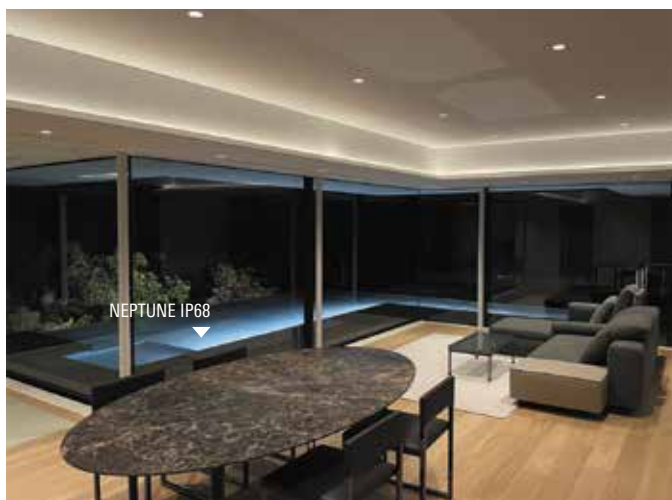

NEPTUNE IP68